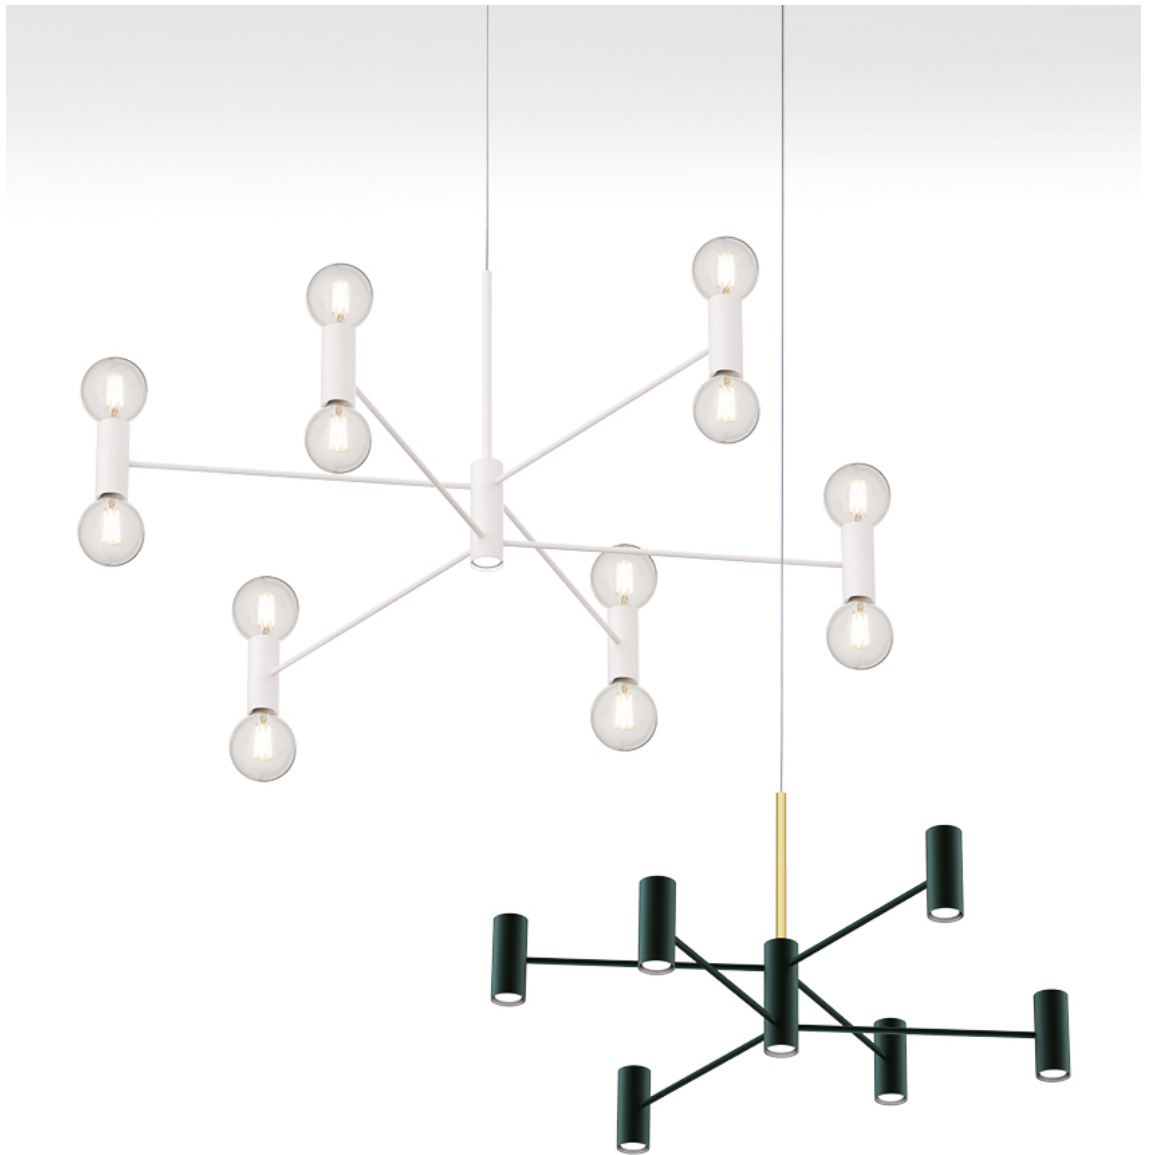

Geblackl technical features

products: Chandelier

Paolo Grasselli 2019

Finiture

Colori

White

Gold

Black

Matt gold

Metal structure

Uplight and
downlight

IP20

White

Matt gold

Black

Gold rot detail

* on demand

** cable on measure

Technical features

products: Chandelier Pendant lamp
Paolo Grasselli 2019

Pendant lamp - ø 100	ø 107 x 76 cm 10 Kg	lamp type 12xE27 + 1xGU10 max watt 12 X 42W HES + 1 X 28W HES	CHAESO100G01
Pendant lamp - ø 100	ø 100 x 63 cm 10 Kg	lamp type 13xGU10 max watt 28 W HES	CHAESO100G11
Pendant lamp - ø 140	ø 147 x 76 cm 12 Kg	lamp type 12xE27 + 1xGU10 max watt 12 X 42W HES + 1 X 28W HES	CHAESO140G01
Pendant lamp - ø 140	ø 140 x 63 cm 12 Kg	lamp type 13xGU10 max watt 28 W HES	CHAESO140G11

Matt gold

Metal structure

Uplight and
downlight

IP20

Single wall lamp

Single wall lamp

Double wall lamp

Double wall lamp