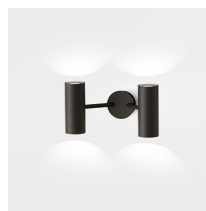

Matt gold

Metal structure

Uplight and
downlight

IP20

White

Matt gold

Black

Gold rot detail

Geblackl technical features

products: Chandelier

Paolo Grasselli 2019

Finiture

Colori

White

Gold

Black

Matt gold

Metal structure

Uplight and
downlight

IP20

Single wall lamp

Single wall lamp

Double wall lamp

Double wall lamp

* on demand

Technical features

products: Chandelier Ceiling lamp
Paolo Grasselli 2019

Ceiling lamp - ø 100	ø 107 x 62 cm 10 Kg	lamp type 6xE27 + 7xGU10 max watt 6 X 42W HES + 7 X 28W HES	CHAEPL100G01
Ceiling lamp - ø 100	ø 100 x 49 cm 10 Kg	lamp type 13xGU10 max watt 28 W HES	CHAEPL100G11
Ceiling lamp - ø 140	ø 147 x 62 cm 12 Kg	lamp type 6xE27 + 7xGU10 max watt 6 X 42W HES + 7 X 28W HES	CHAEPL140G01
Ceiling lamp - ø 140	ø 140 x 49 cm 12 Kg	lamp type 13xGU10 max watt 28 W HES	CHAEPL140G11