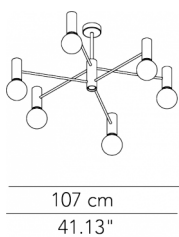

* on demand

** cable on measure

Technical features

products: Chandelier Pendant lamp
Paolo Grasselli 2019

Pendant lamp - ø 100	ø 107 x 76 cm 10 Kg	lamp type 12xE27 + 1xGU10 max watt 12 X 42W HES + 1 X 28W HES	CHAESO100G01
Pendant lamp - ø 100	ø 100 x 63 cm 10 Kg	lamp type 13xGU10 max watt 28 W HES	CHAESO100G11
Pendant lamp - ø 140	ø 147 x 76 cm 12 Kg	lamp type 12xE27 + 1xGU10 max watt 12 X 42W HES + 1 X 28W HES	CHAESO140G01
Pendant lamp - ø 140	ø 140 x 63 cm 12 Kg	lamp type 13xGU10 max watt 28 W HES	CHAESO140G11

* on demand

Technical features

products: Chandelier Ceiling lamp
Paolo Grasselli 2019

Ceiling lamp - ø 100	ø 107 x 62 cm 10 Kg	lamp type 6xE27 + 7xGU10 max watt 6 X 42W HES + 7 X 28W HES	CHAEPL100G01
Ceiling lamp - ø 100	ø 100 x 49 cm 10 Kg	lamp type 13xGU10 max watt 28 W HES	CHAEPL100G11
Ceiling lamp - ø 140	ø 147 x 62 cm 12 Kg	lamp type 6xE27 + 7xGU10 max watt 6 X 42W HES + 7 X 28W HES	CHAEPL140G01
Ceiling lamp - ø 140	ø 140 x 49 cm 12 Kg	lamp type 13xGU10 max watt 28 W HES	CHAEPL140G11

Matt gold

Metal structure

Uplight and
downlight

IP20

* on demand

Technical features

products: Chandelier Wall lamp
Paolo Grasselli 2019

Wall lamp - single	∅ 13 x 20 x 39 cm 1 Kg	lamp type 2xE27 max watt 42 W HES	CHAEAP010G01
Wall lamp - single	∅ 8 x 17 x 20 cm 1 Kg	lamp type 2xGU10 max watt 28W HES	CHAEAP010G11
Wall lamp - double	∅ 35 x 20 x 39 cm 1 Kg	lamp type 4xE27 max watt 42 W HES	CHAEAP035G01
Wall lamp - double	∅ 29 x 17 x 20 cm 1 Kg	lamp type 4xGU10 max watt 28W HES	CHAEAP035G11