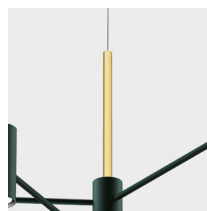

Geblackl technical features

products: Chandelier

Paolo Grasselli 2019

Finiture

Colori

White

Gold

Black

Matt gold

Metal structure

Uplight and
downlight

IP20

White

Matt gold

Black

Gold rot detail

* on demand

** cable on measure

Technical features

products: Chandelier Pendant lamp
Paolo Grasselli 2019

Pendant lamp - ø 100	ø 107 x 76 cm 10 Kg	lamp type 12xE27 + 1xGU10 max watt 12 X 42W HES + 1 X 28W HES	CHAESO100G01
Pendant lamp - ø 100	ø 100 x 63 cm 10 Kg	lamp type 13xGU10 max watt 28 W HES	CHAESO100G11
Pendant lamp - ø 140	ø 147 x 76 cm 12 Kg	lamp type 12xE27 + 1xGU10 max watt 12 X 42W HES + 1 X 28W HES	CHAESO140G01
Pendant lamp - ø 140	ø 140 x 63 cm 12 Kg	lamp type 13xGU10 max watt 28 W HES	CHAESO140G11