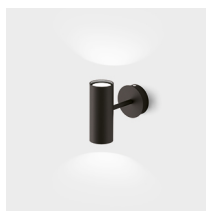

Geblackl technical features

products: Chandelier

Paolo Grasselli 2019

Finiture

Colori

White

Gold

Black

Matt gold

Metal structure

Uplight and
downlight

IP20

White

Matt gold

Black

Gold rot detail

Matt gold

Metal structure

Uplight and
downlight

IP20

Single wall lamp

Single wall lamp

Double wall lamp

Double wall lamp