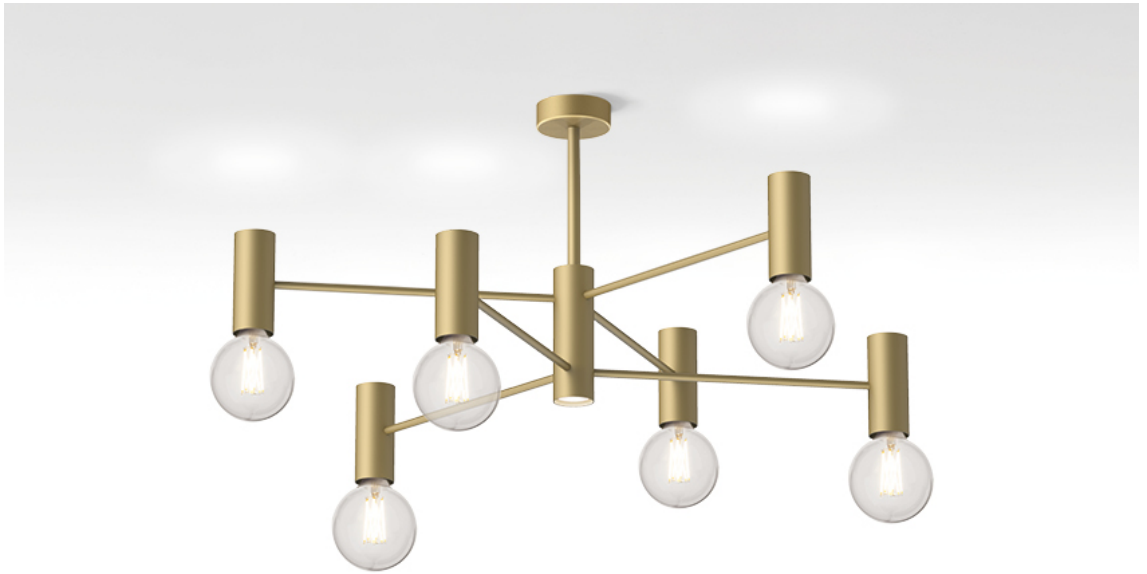

Matt gold

Metal structure

Uplight and
downlight

IP20

White

Matt gold

Black

Gold rot detail

* on demand

** cable on measure

Technical features

products: Chandelier Pendant lamp
Paolo Grasselli 2019

Pendant lamp - ø 100	ø 107 x 76 cm 10 Kg	lamp type 12xE27 + 1xGU10 max watt 12 X 42W HES + 1 X 28W HES	CHAESO100G01
Pendant lamp - ø 100	ø 100 x 63 cm 10 Kg	lamp type 13xGU10 max watt 28 W HES	CHAESO100G11
Pendant lamp - ø 140	ø 147 x 76 cm 12 Kg	lamp type 12xE27 + 1xGU10 max watt 12 X 42W HES + 1 X 28W HES	CHAESO140G01
Pendant lamp - ø 140	ø 140 x 63 cm 12 Kg	lamp type 13xGU10 max watt 28 W HES	CHAESO140G11

Geblackl technical features

products: Chandelier

Paolo Grasselli 2019

Finiture

Colori

White

Gold

Black

Matt gold

Metal structure

Uplight and
downlight

IP20

Single wall lamp

Single wall lamp

Double wall lamp

Double wall lamp