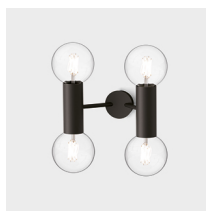

Geblackl technical features

products: Chandelier

Paolo Grasselli 2019

Finiture

Colori

White

Gold

Black

Matt gold

Metal structure

Uplight and
downlight

IP20

White

Matt gold

Black

Gold rot detail

Matt gold

Metal structure

Uplight and
downlight

IP20

Single wall lamp

Single wall lamp

Double wall lamp

Double wall lamp