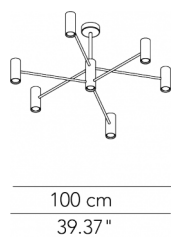

* on demand

** cable on measure

Technical features

products: Chandelier Pendant lamp
Paolo Grasselli 2019

Pendant lamp - ø 100	ø 107 x 76 cm 10 Kg	lamp type 12xE27 + 1xGU10 max watt 12 X 42W HES + 1 X 28W HES	CHAESO100G01
Pendant lamp - ø 100	ø 100 x 63 cm 10 Kg	lamp type 13xGU10 max watt 28 W HES	CHAESO100G11
Pendant lamp - ø 140	ø 147 x 76 cm 12 Kg	lamp type 12xE27 + 1xGU10 max watt 12 X 42W HES + 1 X 28W HES	CHAESO140G01
Pendant lamp - ø 140	ø 140 x 63 cm 12 Kg	lamp type 13xGU10 max watt 28 W HES	CHAESO140G11

* on demand

Technical features

products: Chandelier Ceiling lamp
Paolo Grasselli 2019

Ceiling lamp - ø 100	ø 107 x 62 cm 10 Kg	lamp type 6xE27 + 7xGU10 max watt 6 X 42W HES + 7 X 28W HES	CHAEPL100G01
Ceiling lamp - ø 100	ø 100 x 49 cm 10 Kg	lamp type 13xGU10 max watt 28 W HES	CHAEPL100G11
Ceiling lamp - ø 140	ø 147 x 62 cm 12 Kg	lamp type 6xE27 + 7xGU10 max watt 6 X 42W HES + 7 X 28W HES	CHAEPL140G01
Ceiling lamp - ø 140	ø 140 x 49 cm 12 Kg	lamp type 13xGU10 max watt 28 W HES	CHAEPL140G11

Matt gold

Metal structure

Uplight and
downlight

IP20

* on demand

Technical features

products: Chandelier Wall lamp
Paolo Grasselli 2019

Wall lamp - single	∅ 13 x 20 x 39 cm 1 Kg	lamp type 2xE27 max watt 42 W HES	CHAEAP010G01
Wall lamp - single	∅ 8 x 17 x 20 cm 1 Kg	lamp type 2xGU10 max watt 28W HES	CHAEAP010G11
Wall lamp - double	∅ 35 x 20 x 39 cm 1 Kg	lamp type 4xE27 max watt 42 W HES	CHAEAP035G01
Wall lamp - double	∅ 29 x 17 x 20 cm 1 Kg	lamp type 4xGU10 max watt 28W HES	CHAEAP035G11