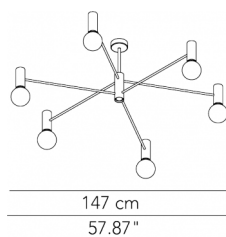

* on demand

** cable on measure

Technical features

products: Chandelier Pendant lamp
Paolo Grasselli 2019

Pendant lamp - ø 100	ø 107 x 76 cm 10 Kg	lamp type 12xE27 + 1xGU10 max watt 12 X 42W HES + 1 X 28W HES	CHAESO100G01
Pendant lamp - ø 100	ø 100 x 63 cm 10 Kg	lamp type 13xGU10 max watt 28 W HES	CHAESO100G11
Pendant lamp - ø 140	ø 147 x 76 cm 12 Kg	lamp type 12xE27 + 1xGU10 max watt 12 X 42W HES + 1 X 28W HES	CHAESO140G01
Pendant lamp - ø 140	ø 140 x 63 cm 12 Kg	lamp type 13xGU10 max watt 28 W HES	CHAESO140G11

* on demand

Technical features

products: Chandelier Ceiling lamp
Paolo Grasselli 2019

Ceiling lamp - ø 100	ø 107 x 62 cm 10 Kg	lamp type 6xE27 + 7xGU10 max watt 6 X 42W HES + 7 X 28W HES	CHAEPL100G01
Ceiling lamp - ø 100	ø 100 x 49 cm 10 Kg	lamp type 13xGU10 max watt 28 W HES	CHAEPL100G11
Ceiling lamp - ø 140	ø 147 x 62 cm 12 Kg	lamp type 6xE27 + 7xGU10 max watt 6 X 42W HES + 7 X 28W HES	CHAEPL140G01
Ceiling lamp - ø 140	ø 140 x 49 cm 12 Kg	lamp type 13xGU10 max watt 28 W HES	CHAEPL140G11

Matt gold

Metal structure

Uplight and
downlight

IP20

* on demand

Technical features

products: Chandelier Wall lamp
Paolo Grasselli 2019

Wall lamp - single	∅ 13 x 20 x 39 cm 1 Kg	lamp type 2xE27 max watt 42 W HES	CHAEAP010G01
Wall lamp - single	∅ 8 x 17 x 20 cm 1 Kg	lamp type 2xGU10 max watt 28W HES	CHAEAP010G11
Wall lamp - double	∅ 35 x 20 x 39 cm 1 Kg	lamp type 4xE27 max watt 42 W HES	CHAEAP035G01
Wall lamp - double	∅ 29 x 17 x 20 cm 1 Kg	lamp type 4xGU10 max watt 28W HES	CHAEAP035G11