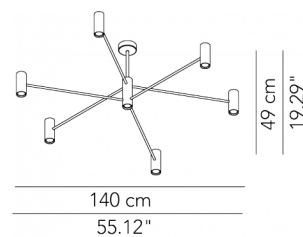

* on demand

** cable on measure

Technical features

products: Chandelier Pendant lamp
Paolo Grasselli 2019

Pendant lamp - ø 100	ø 107 x 76 cm 10 Kg	lamp type 12xE27 + 1xGU10 max watt 12 X 42W HES + 1 X 28W HES	CHAESO100G01
Pendant lamp - ø 100	ø 100 x 63 cm 10 Kg	lamp type 13xGU10 max watt 28 W HES	CHAESO100G11
Pendant lamp - ø 140	ø 147 x 76 cm 12 Kg	lamp type 12xE27 + 1xGU10 max watt 12 X 42W HES + 1 X 28W HES	CHAESO140G01
Pendant lamp - ø 140	ø 140 x 63 cm 12 Kg	lamp type 13xGU10 max watt 28 W HES	CHAESO140G11

* on demand

Technical features

products: Chandelier Ceiling lamp
Paolo Grasselli 2019

Ceiling lamp - ø 100	ø 107 x 62 cm 10 Kg	lamp type 6xE27 + 7xGU10 max watt 6 X 42W HES + 7 X 28W HES	CHAEPL100G01
Ceiling lamp - ø 100	ø 100 x 49 cm 10 Kg	lamp type 13xGU10 max watt 28 W HES	CHAEPL100G11
Ceiling lamp - ø 140	ø 147 x 62 cm 12 Kg	lamp type 6xE27 + 7xGU10 max watt 6 X 42W HES + 7 X 28W HES	CHAEPL140G01
Ceiling lamp - ø 140	ø 140 x 49 cm 12 Kg	lamp type 13xGU10 max watt 28 W HES	CHAEPL140G11

Matt gold

Metal structure

Uplight and
downlight

IP20

* on demand

Technical features

products: Chandelier Wall lamp
Paolo Grasselli 2019

Wall lamp - single	∅ 13 x 20 x 39 cm 1 Kg	lamp type 2xE27 max watt 42 W HES	CHAEAP010G01
Wall lamp - single	∅ 8 x 17 x 20 cm 1 Kg	lamp type 2xGU10 max watt 28W HES	CHAEAP010G11
Wall lamp - double	∅ 35 x 20 x 39 cm 1 Kg	lamp type 4xE27 max watt 42 W HES	CHAEAP035G01
Wall lamp - double	∅ 29 x 17 x 20 cm 1 Kg	lamp type 4xGU10 max watt 28W HES	CHAEAP035G11