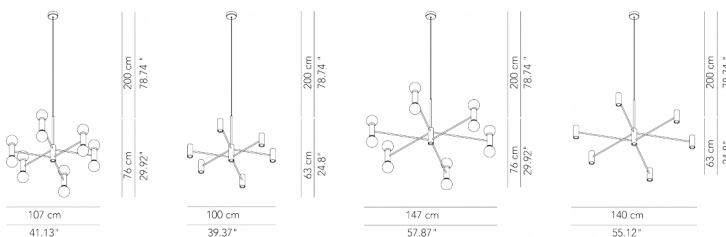

* on demand

** cable on measure

Technical features

products: Chandelier Pendant lamp
Paolo Grasselli 2019

Pendant lamp - ø 100	ø 107 x 76 cm 10 Kg	lamp type 12xE27 + 1xGU10 max watt 12 X 42W HES + 1 X 28W HES	CHAESO100G01
Pendant lamp - ø 100	ø 100 x 63 cm 10 Kg	lamp type 13xGU10 max watt 28 W HES	CHAESO100G11
Pendant lamp - ø 140	ø 147 x 76 cm 12 Kg	lamp type 12xE27 + 1xGU10 max watt 12 X 42W HES + 1 X 28W HES	CHAESO140G01
Pendant lamp - ø 140	ø 140 x 63 cm 12 Kg	lamp type 13xGU10 max watt 28 W HES	CHAESO140G11

* on demand

Technical features

products: Chandelier Ceiling lamp
Paolo Grasselli 2019

Ceiling lamp - ø 100	ø 107 x 62 cm 10 Kg	lamp type 6xE27 + 7xGU10 max watt 6 X 42W HES + 7 X 28W HES	CHAEPL100G01
Ceiling lamp - ø 100	ø 100 x 49 cm 10 Kg	lamp type 13xGU10 max watt 28 W HES	CHAEPL100G11
Ceiling lamp - ø 140	ø 147 x 62 cm 12 Kg	lamp type 6xE27 + 7xGU10 max watt 6 X 42W HES + 7 X 28W HES	CHAEPL140G01
Ceiling lamp - ø 140	ø 140 x 49 cm 12 Kg	lamp type 13xGU10 max watt 28 W HES	CHAEPL140G11

Matt gold

Metal structure

Uplight and
downlight

IP20

* on demand

Technical features

products: Chandelier Wall lamp
Paolo Grasselli 2019

Wall lamp - single	∅ 13 x 20 x 39 cm 1 Kg	lamp type 2xE27 max watt 42 W HES	CHAEAP010G01
Wall lamp - single	∅ 8 x 17 x 20 cm 1 Kg	lamp type 2xGU10 max watt 28W HES	CHAEAP010G11
Wall lamp - double	∅ 35 x 20 x 39 cm 1 Kg	lamp type 4xE27 max watt 42 W HES	CHAEAP035G01
Wall lamp - double	∅ 29 x 17 x 20 cm 1 Kg	lamp type 4xGU10 max watt 28W HES	CHAEAP035G11